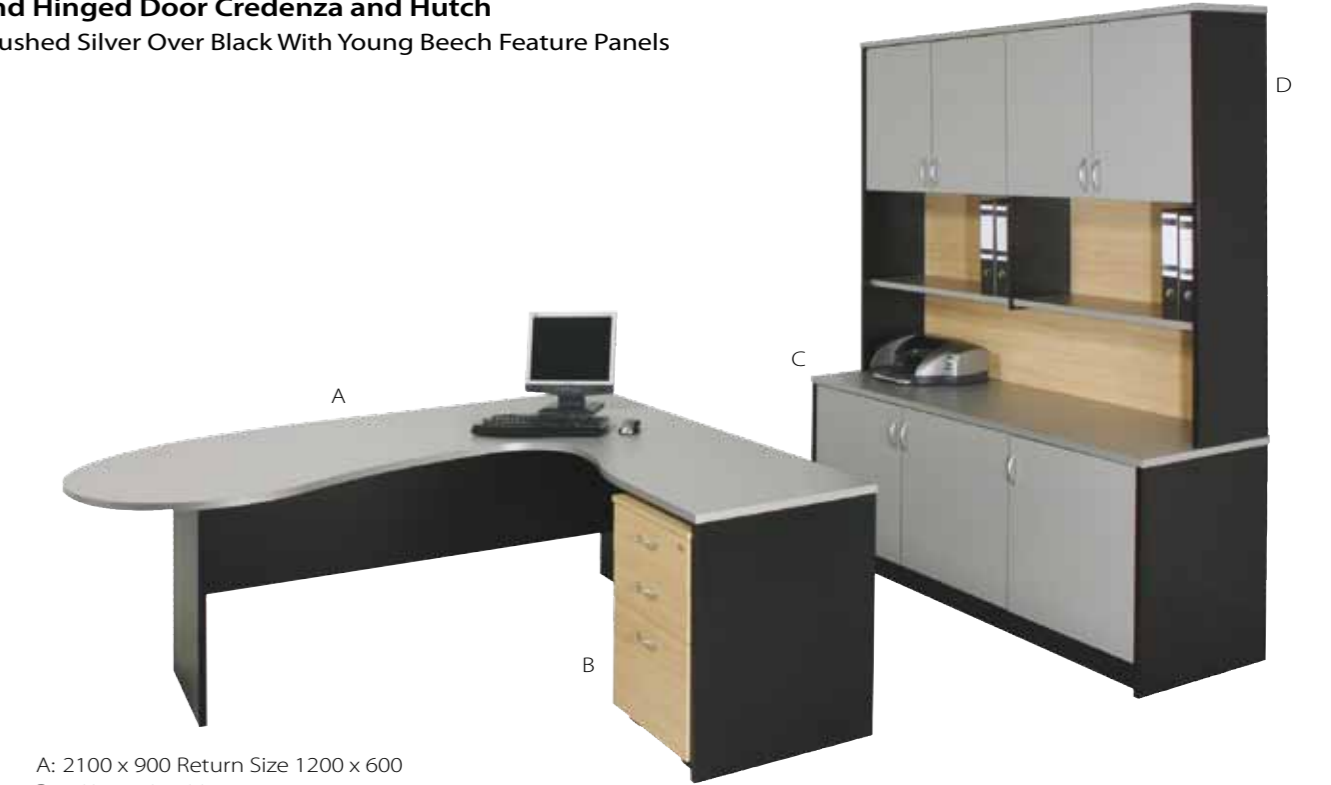

A: 2100 x 900 Return Size 1200 x 600
B: 560 x 470 x 665
C: 1800 x 1380 x 350
D: 1800 x 600 x 720 High

A

B

C

D

Screen Based Ergo Curve Work Station With 2+1 locking Mobile Ped
Young Beech Over Ironstone with Graphite Ripple Legs And Charcoal Pin Board

A: 1800 x 1800 x 750 x 750
B: 560 x 470 x 665