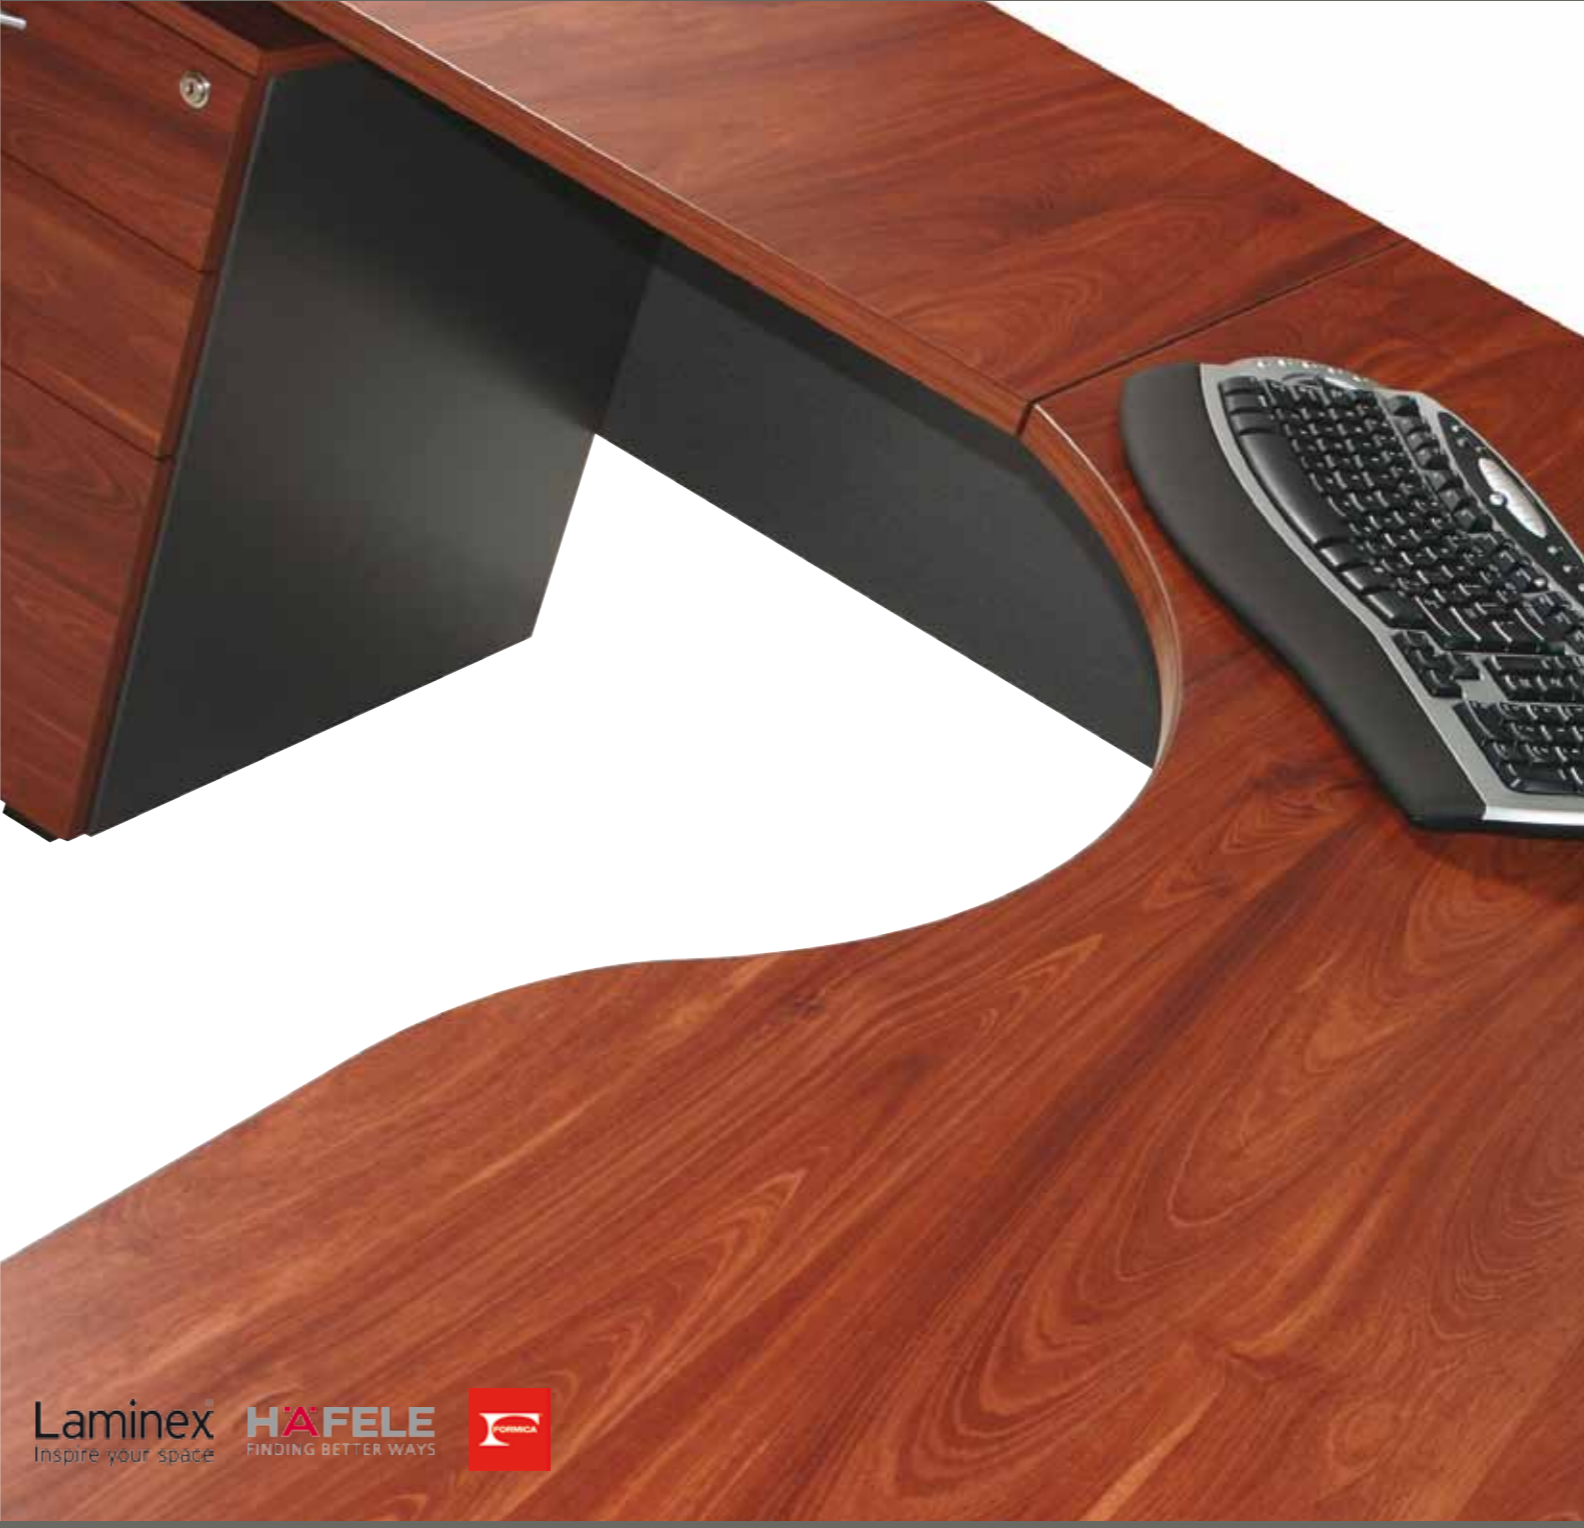

- A: 1800 x 900 x 300
- B: 1800 x 1800 x 600 x 600
- C: 560 x 470 x 665
- D: 1500 x 900 x 300
- E: 1200 x 900 x 300

- A: 1800 x 900 x 300
- B: 1800 x 1800 x 600 x 600
- C: 560 x 470 x 665 High
- D: 1800 x 1080 High x 300
- E: 1800 x 450 x 720

Polar White	White 200	Parchment	New Antique White	Classic Beige
Dansk Maple	Young Beech	Curly Birch	Red Cherry	Select Beech
Miliano Walnut	Natural Zebrano	Wenge	Echelon Redwood	South West Jarrah
Mushroom Linea	Espresso Ligna	Oyster Linea	Hazelnut Wood	Macchiato
Stipple Seal	Brushed Silver	Fossil	Charcoal	Black
		Cascade Executive Bow		
Oyster Grey	Ironstone			

MDC reserves the right to change specification without notice. Actual samples of the Laminex Colour range should be viewed before placing order. * ISO 9001 and ISO 14001 Implemented, pending final certification.
www.mdesk.com.au

excel

Laminex Inspire your space
HA FELE FINDING BETTER WAYS

Australian Made 10 Year Warranty ISO 9001 14001*

- 1800 x 900 x 300
- 1500 x 900 x 300
- 1200 x 900 x 300