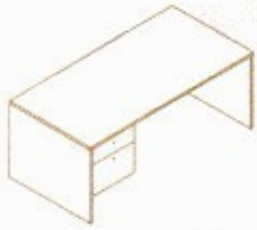

Excel range

- High impact ABS edging, 25mm Melamine construction.
- Colours available: Oyster Grey, Red Cherry, Beech, Varona.
- Bases available: Ironstone or matching woodgrain.
- Other sizes and colours available, POA.

desks

Rectangular including drawers

Size mm
1350 x 750
1500 x 750
1500 x 900
1800 x 900
2100 x 900

desk options

Bow Front – Add
Bulb End – Add

returns

900 mm x 450 mm

Description
Open
3 Drawer

1800 x 1800 x 750
1800 x 2100 x 750
1800 x 2400 x 750

Other sizes available

hutches

1080 mm high x 300 mm deep

Width
900 mm
1200 mm
1500 mm
1800 mm

meeting tables

Diameter
900 mm 'X' Base
900 mm Disc Base
1200 mm 'X' Base
1200 mm Disc Base

Size mm
1800 x 900
2400 x 1200
3000 x 1200

Other sizes and shapes available