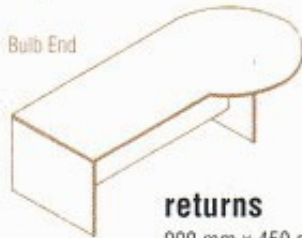

Excel range

- High impact ABS edging, 25mm Melamine construction.
- Colours available: Oyster Grey, Red Cherry, Beech, Varona.
- Bases available: Ironstone or matching woodgrain.
- Other sizes and colours available, POA.

desks

Rectangular including drawers

Size mm
1350 x 750
1500 x 750
1500 x 900
1800 x 900
2100 x 900

desk options

Bow Front – Add
Bulb End – Add

returns

900 mm x 450 mm

Description
Open
3 Drawer

1800 x 1800 x 750
1800 x 2100 x 750
1800 x 2400 x 750

Other sizes available

hutches

1080 mm high x 300 mm deep

Width
900 mm
1200 mm
1500 mm
1800 mm

meeting tables

Diameter
900 mm 'X' Base
900 mm Disc Base
1200 mm 'X' Base
1200 mm Disc Base

Size mm
1800 x 900
2400 x 1200
3000 x 1200

Other sizes and shapes available