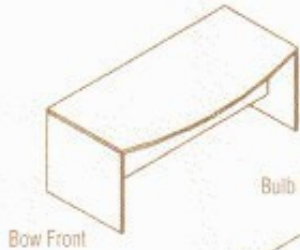

Excel range

- High impact ABS edging, 25mm Melamine construction.
- Colours available: Oyster Grey, Red Cherry, Beech, Varona.
- Bases available: Ironstone or matching woodgrain.
- Other sizes and colours available, POA.

desks

Rectangular including drawers

Size mm
1350 x 750
1500 x 750
1500 x 900
1800 x 900
2100 x 900

desk options

Bow Front – Add
Bulb End – Add

returns

900 mm x 450 mm

Description
Open
3 Drawer

1800 x 1800 x 750
1800 x 2100 x 750
1800 x 2400 x 750

Other sizes available

hutches

1080 mm high x 300 mm deep

Width
900 mm
1200 mm
1500 mm
1800 mm

meeting tables

Diameter
900 mm 'X' Base
900 mm Disc Base
1200 mm 'X' Base
1200 mm Disc Base

Size mm
1800 x 900
2400 x 1200
3000 x 1200

Other sizes and shapes available