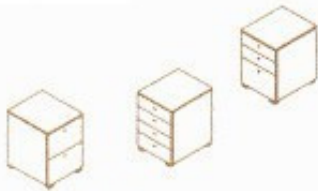

desks

Rectangular including drawers

Size mm
1350 x 750
1500 x 750
1500 x 900
1800 x 900
2100 x 900

desk options

Bow Front – Add
Bulb End – Add

returns

900 mm x 450 mm

Description
Open
3 Drawer

mobile pedestals

Description
2 Shallow and 1 File
2 File Drawers
4 Shallow Drawers

Locking – Add \$50

corner workstations

With adjustable keyboard
(deduct \$50 without adjustable keyboard)

Size mm
1800 x 1800 x 600
1800 x 2100 x 600
1800 x 2400 x 600

1800 x 1800 x 750
1800 x 2100 x 750
1800 x 2400 x 750

Other sizes available

hutches

1080 mm high x 300 mm deep

Width
900 mm
1200 mm
1500 mm
1800 mm

meeting tables

Diameter
900 mm 'X' Base
900 mm Disc Base
1200 mm 'X' Base
1200 mm Disc Base

Size mm
1800 x 900
2400 x 1200
3000 x 1200

Other sizes and shapes available