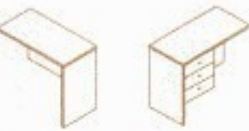

Excel range

- High impact ABS edging, 25mm Melamine construction.
- Colours available: Oyster Grey, Red Cherry, Beech, Varona.
- Bases available: Ironstone or matching woodgrain.
- Other sizes and colours available, POA.

desks

Rectangular including drawers

Size mm
1350 x 750
1500 x 750
1500 x 900
1800 x 900
2100 x 900

desk options

Bow Front – Add
Bulb End – Add

returns

900 mm x 450 mm

Description
Open
3 Drawer

mobile pedestals

Description
2 Shallow and 1 File
2 File Drawers
4 Shallow Drawers

Locking – Add \$50

corner workstations

With adjustable keyboard
(deduct \$50 without adjustable keyboard)

Size mm
1800 x 1800 x 600
1800 x 2100 x 600
1800 x 2400 x 600

1800 x 1800 x 750
1800 x 2100 x 750
1800 x 2400 x 750

Other sizes available

hutches

1080 mm high x 300 mm deep

Width
900 mm
1200 mm
1500 mm
1800 mm

meeting tables

Diameter
900 mm 'X' Base
900 mm Disc Base
1200 mm 'X' Base
1200 mm Disc Base