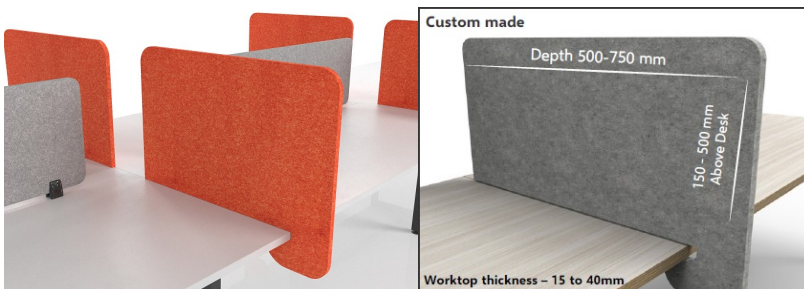

# divi Desk Dividers

The Divi desk dividing screens are a stunning new take on the traditional privacy screen. These screens simply slide on to the desks, making them perfect for existing office furniture fitouts and retrofitting. These screens are made from bonded Hush panels and are available in either 18mm or 24mm thickness.

As with Hush, the panel has rounded corners, and are custom cut for each order to suit any desk. Hush is a lightweight and semi-rigid panel with excellent sound absorbing properties.

Redefine your environment; controlling reverberated noise can create an ideal and productive environment for offices, schools and more.

Specify: Desk Thickness, Desk Depth, Height above Desk

<u>Thickness</u>	<u>Depth</u>	<u>Height</u>	<u>Price</u>
18mm	500-900mm	200mm – 500mm	\$ 175.00
18mm	500-900mm	501mm – 600mm	\$ 225.00
27mm	500-900mm	200mm – 500mm	\$ 225.00
27mm	500-900mm	501mm – 600mm	\$ 295.00