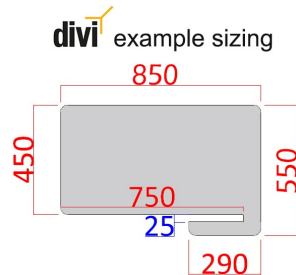

# divi Desk Dividers

The Divi desk dividing screens are a stunning new take on the traditional privacy screen. These screens simply slide on to the desks, making them perfect for existing office furniture fitouts and retrofitting. These screens are made from bonded Hush panels and are available in either 18mm or 24mm thickness.

As with Hush, the panel has rounded corners, and are custom cut for each order to suit any desk. Hush is a lightweight and semi-rigid panel with excellent sound absorbing properties.

Redefine your environment; controlling reverberated noise can create an ideal and productive environment for offices, schools and more.

Specify: Desk Thickness, Desk Depth, Height above Desk

<u>Thickness</u>	<u>Depth</u>	<u>Height</u>	<u>Price</u>
18mm	500-900mm	200mm – 500mm	\$ 175.00
18mm	500-900mm	501mm – 600mm	\$ 225.00
27mm	500-900mm	200mm – 500mm	\$ 225.00
27mm	500-900mm	501mm – 600mm	\$ 295.00