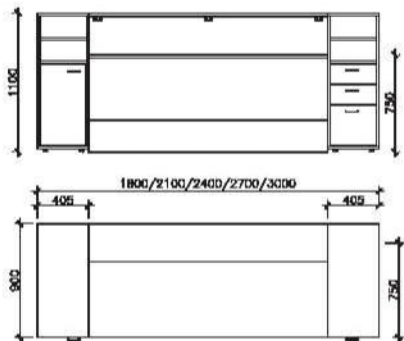

APEX RECEPTION COUNTER

Apex Reception Counter is the latest addition to our Reception Range. Its impressive look will add a fresh new look to any reception area. It comes standard with a Safety Glass Counter Top and generous storage space.

- **Safety Glass Hob Top**
- **Tile Lined Front Panel**
- **Open Storage**
- **2+File Drawers or Hinge Door Storage Options**
- **Height 1100mm**
- **Work Surface 750mm**

COLOURS AVAILABLE:
DDK STANDARD RANGE
DDK DELUXE RANGE

WIDTH (mm)

2150	\$ 2920.00
2400	\$ 3325.00
2700	\$ 3780.00
3000	\$ 4350.00

Glass hob available in one size only - 1500mm Wide.

Prices quoted include GST
Delivery & Installation extra POA