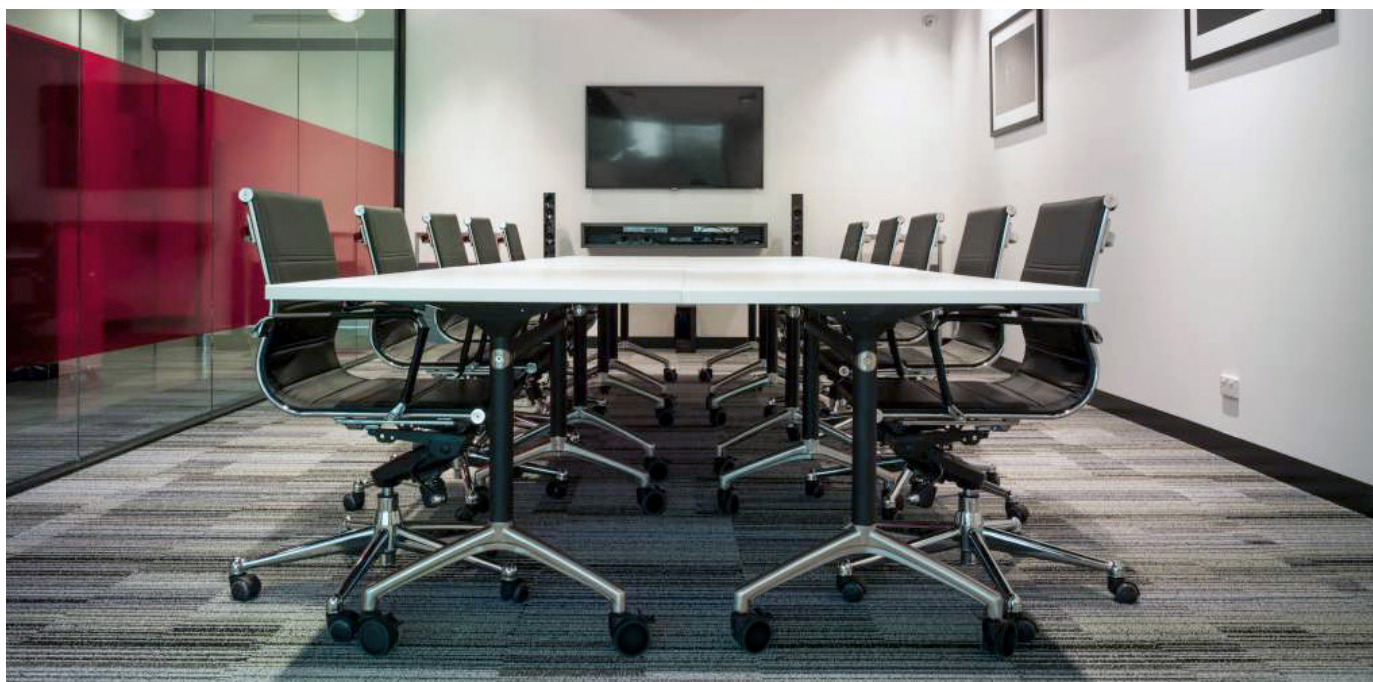

# HOST

mobile flip table

Host is a versatile and stylish addition to the contemporary office environment. Offering complete mobility and functionality, this flexible table system suited to rapidly changing work environments.

Each table can be folded and space-savily nested and stored. Table can be linked together via optional linking connectors to create clusters of tables joined as a unit. Heavy duty castors allow for easy manoeuvrability and lock securely into place. Ideal to succeed in teamwork areas, training or conference areas, or as temporary, easily movable desks.