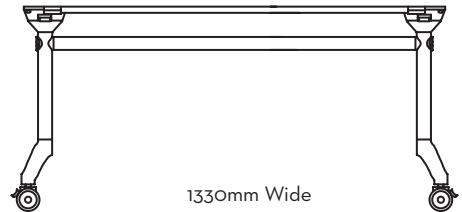

## TOPS AVAILABLE:

a: 750mm  
900mm  
1000mm

b: 1400mm  
1800mm  
2100mm

## FRAME SIZES (2):

715mm High X 640mm Deep

1130mm Wide

Or

1330mm Wide