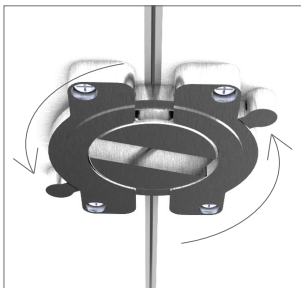

## FRAME SIZES (2):

715mm High X 640mm Deep

1130mm Wide

Or

1330mm Wide

## OPTIONAL CONNECTOR LATCHES:

On Short Edge

On Long Edge