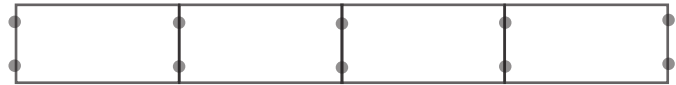

## TOPS AVAILABLE:

a: 750mm  
900mm  
1000mm

b: 1400mm  
1800mm  
2100mm

## FRAME SIZES (2):

715mm High X 640mm Deep

1130mm Wide

Or

1330mm Wide

## OPTIONAL CONNECTOR LATCHES:

On Short Edge

On Long Edge