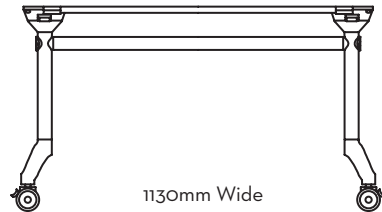

## TOPS AVAILABLE:

a: 750mm  
900mm  
1000mm

b: 1400mm  
1800mm  
2100mm

## FRAME SIZES (2):

715mm High X 640mm Deep

1130mm Wide

Or

1330mm Wide