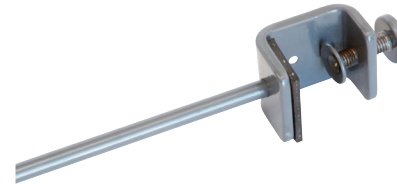

ACCESSORIES

Don't forget you still need a chair. We recommend a Full Ergo Mesh Chair giving you back and seat adjustment while sitting.

If you require privacy, a desk screen will attach to the span electric desk and go up and down with you.

For storage consider a mobile pedestal or caddy if you want more space.

DESK MOUNTED SCREEN

Clamp or screw fix to 1200, 1500 or 1800mm wide workstations.

Available in blue or grey.