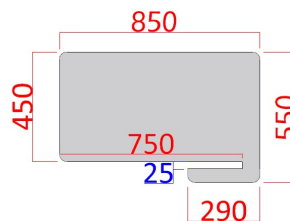

Desk Dividers

The Divi desk dividing screens are a stunning new take on the traditional privacy screen. These screens simply slide on to the desks, making them perfect for existing office furniture fitouts and retrofitting. These screens are made from bonded Hush panels and are available in either 18mm or 24mm thickness.

divi example sizing

Thickness
18mm
18mm

Depth
500-900mm
500-900mm

Height
200mm -500mm
501mm -600mm

Price
\$ 175.00
\$ 215.00