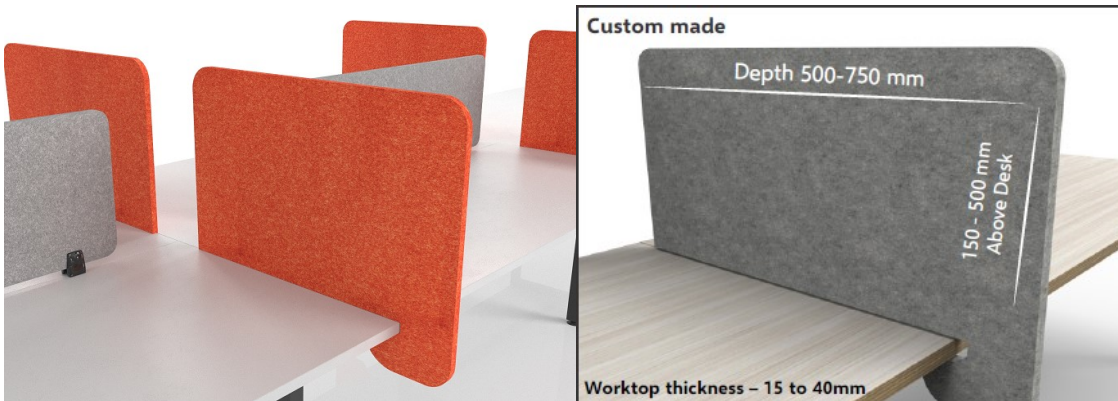

Desk Dividers

The Divi desk dividing screens are a stunning new take on the traditional privacy screen. These screens simply slide on to the desks, making them perfect for existing office furniture fitouts and retrofitting. These screens are made from bonded Hush panels and are available in either 18mm or 24mm thickness.

As with Hush, the panel has rounded corners, and are custom cut for each order to suit any desk. Hush is a lightweight and semi-rigid panel with excellent sound absorbing properties.

Redefine your environment; controlling reverberated noise can create an ideal and productive environment for offices, schools and more.

divi example sizing

Thickness
18mm
18mm

Depth
500-900mm
500-900mm

Height
200mm -500mm
501mm -600mm

Price
\$ 175.00
\$ 215.00