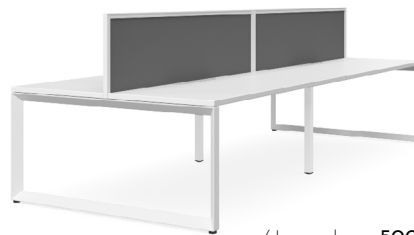

Bench Double Sided x 4 pod

(Image shown 500H TEK Screens)

Base Finish: White / Black

White Top: Laminex White 200

2 TEK 500H Screens

CODE	TOP SIZE	OVERALL SIZE	POD
FOR4SYS3015	1500L	3000L x 1500D x 725H	4
FOR4SYS3615	1800L	3600L x 1500D x 725H	4