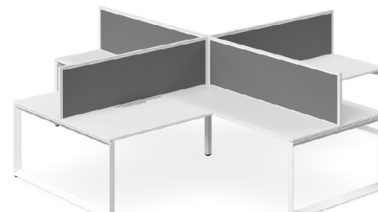

4 Way Workstation (Desk & Return shown)

(Image shown 500H TEK Screens)

Base Finish: White / Black

Radial or Splayed Tops

4 TEK 500H Screens

CODE	TOP SIZE	OVERALL SIZE	POD
FOR4XSYS 18071807	1800L	1800L x 750D x 1800L x 750D x 725H	4

SOFT WIRE KIT - WHITE AND BLACK

All included Data Kit listed below:

1 x Triple DATA

CODE	STYLE
PWRDTKIT4	Soft Wire Kit (Suits 1500 ~ 1600 Desk)
	Soft Wire Kit (Suits 1800 ~ 2100 Desk)
	Wall Starter up to 6 Connects

- Soft Wire Kit available in White and Black

- Calculate 1 Kit Per Desk when allowing Power and Data