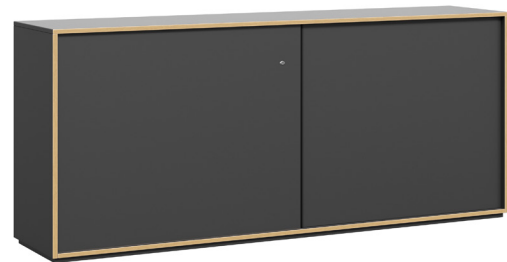

GRID LINE STORAGE - MID HEIGHT

NEW

*Shown Absolute Matte Black P.O.A

SLIDING DOOR CREDENZA

Platter Base to Appear Floating off the floor/ Contrast Edging / Small Recessed Round Handle / Prices Reflective of Standard 46 Colours / Adjustable Feet

CODE	DIMENSION	SHELVES
SDLGRID9004	900 W x 450D x 900H	1
SDLGRID1204	1200 W x 450D x 900H	1
SDLGRID1504	1500 W x 450D x 900H	1
SDLGRID1804	1800 W x 450D x 900H	1
SDLGRID2104	2100 W x 450D x 900H	1
SDLGRID2404	2400 W x 450D x 900H	1