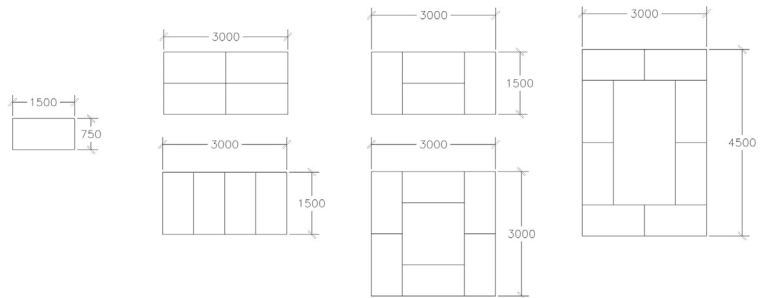

We offer you elegant functional frames in all sizes and styles in meeting and training tables. We will have the right solution for your needs. Remember training rooms need elbow room as well as space to move around the room with ease.

TOP SHAPES OPTIONS

SHARK NOSE OPTION

POWER DOCK OPTION

- 2 GPO + 3 DATA:
- 4 GPO + 5 DATA:
- Finish Options: Black / Silver / White

*Prices include Starter Lead with 10 AMP Plug

CONFIGURATIONS HOST FLIP TABLES

Host Flip Tables can be used in several combinations

Configurations are a guide only

When ordering in a woodgrain with obvious grain pattern please note they cannot always match the grain when in certain combinations

HOST FLIP TABLE

Base Finish: Black + Silver / All Blac
Top Finish: 46 Standard Colours / White: White 200

ASA MEETING TABLE ROUND

46 Standard Colours

*Shown in Nuance Black P.O.A

CODE	DIMENSION
IMHOFTB15	1500W x 750D x 725H
IMHOFTB18	1800W x 750D x 725H
OPTION	2 Sets of Connectors
OPTION	Assembled and Pre-drilled

CODE	DIMENSION
ASAMEETRND9073	900Øx 730H
ASAMEETRND1273	1200Øx 730H
ASAMEETRND1573	1500Øx 730H