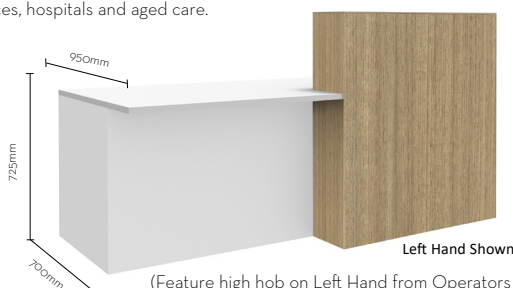

Left Hand Shown

CODE	DIMENSION
JZREC240811	2400W x 900D x 1100H
JZREC270811	2700W x 900D x 1100H
JZREC300811	3000W x 900D x 1100H

MIES 101 SELECTRIC OPERATOR

FEATURES

The Mies Selectric combines superior flexibility and quality in electronically operated true sit/stand desk. It's the ideal solution for changing your working position throughout the day, thus transforming the way you work.

CODE	DIMENSION
MISEL210812	2100W x 850D x 705 ~ 1205H

(Privacy Panel on the Left Hand from Operators Side shown)

SPLIT RECEPTION DESK

FEATURES

Its linear two tier design creates an inviting interactive space between receptionist and client, making it easily accessible for clients who are in wheelchairs or need to sit for short periods. Ideal for medical practices, hospitals and aged care.