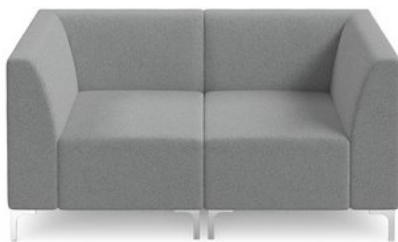

SG DG
Limited Edition

KONNECT OTTOMAN

Code: ICKOOTDG

Seat Height: 420(H)

Overall: 550(W) x 750(D) x 420(H)

Material: Seat & Back - Grey / Silver Grey Fabric Upholstered

Base - Steel Chrome Finish

CONFIGURATION - A
Konnect Corner: x 2