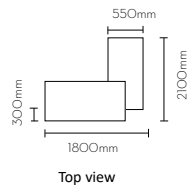

(Images shown as a left hand return)