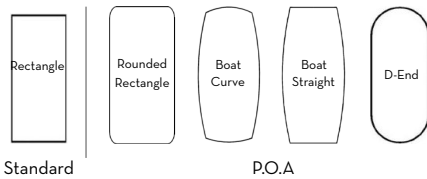

TOP SHAPES OPTIONS