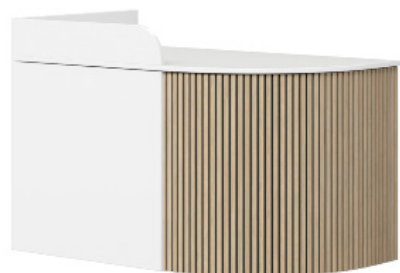

Right Hand Shown

CODE	DIMENSION
ROXIMINIRCP018	1800W x 900D x 750H
ROXIMINIRCP021	2100W x 900D x 750H
ROXIMINIRCP021	2400W x 900D x 750H