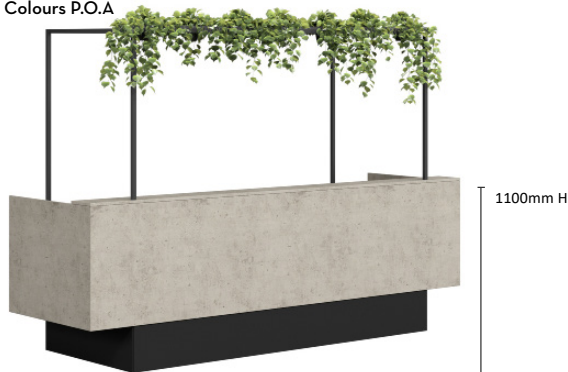

SKYE RECEPTION DESK

NEW

FEATURES

Shown in Laminex Manhattan Concrete 18mm / 19mm Tube Frame
Prices are reflective in Special Colours p. 88
Boxed in base and welded frame feature / Plants Optional P.O.A
Standard Colours P.O.A