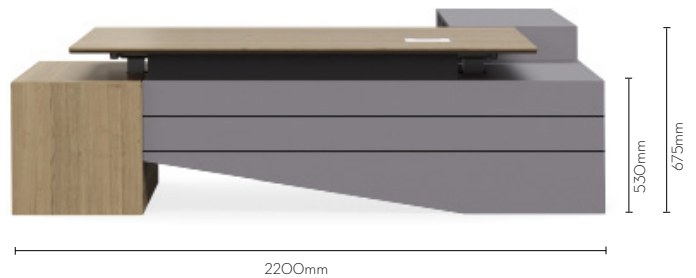

(Image shown as a left hand return)

Finish shown: Natural Walnut + Charcoal + Tile lines + Sharknosed Front Panel
Finish Options: **46 Standard Colours**
Rectangular Cable Hole to your preferred placement (included)