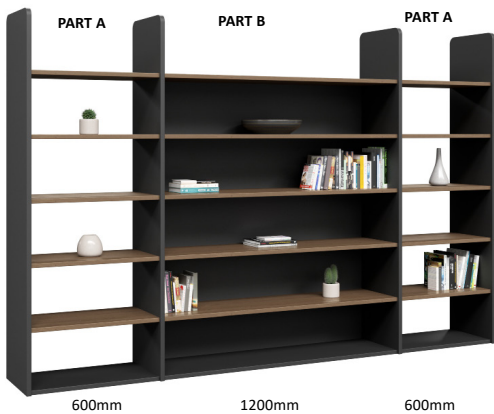

SHOWCASE DISPLAY UNIT

NEW

FEATURES

Two Toned Display Open Display Unit / Adjustable Feet

CODE	PART	DIMENSION
SHCSDSUT090	A + B	1800W x 400D x 2280H
SHCSDSUT024	A+B+A	2400W x 400D x 2280H