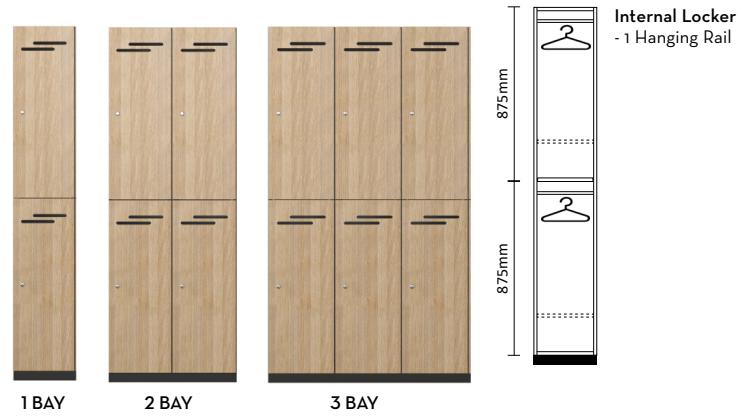

2 DOOR LOCKERS

CODE	QUANTITY	NO OF DOORS
LOCK02	1 Bay of 2 Door Lockers 300mm (W)	2 DOORS
	2 Bays of 2 Door Lockers 600mm (W)	4 DOORS
	3 Bays of 2 Door Lockers 900mm (W)	6 DOORS