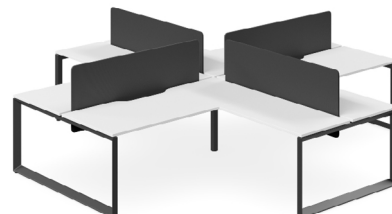

4 Way Workstation (Desk & Return shown)

Base Finish: White / Black (Image shown 600H OPTIC Screen)

Radial or Splayed Tops - Same price

4 SONIK 600H Screens

CODE	TOP SIZE	OVERALL SIZE	POD
PLZ4XSYS 18071807	1800L	1800L x 750D x 1800L x 750D x 725H	4

4 OPTIC 600H Screens

CODE	TOP SIZE	OVERALL SIZE	POD
PLZ4XSYS 18071807	1800L	1800L x 750D x 1800L x 750D x 725H	4