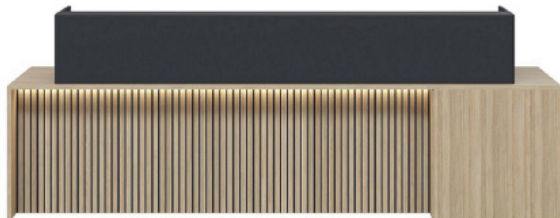

STERLING RECEPTION DESK

NEW

FEATURES

Hob is priced in Laminex Absolute Matte Black or White / Front Panels Feature DDK Ink Lines / For Return with Hob please contact customer service

Left Hand Shown

CODE	DIMENSION
STRLNGRCP2109	2100W x 900D x 1100H
STRLNGRCP2409	2400W x 900D x 1100H
STRLNGRCP2709	2700W x 900D x 1100H
STRLNGRCP3009	3000W x 900D x 1100H