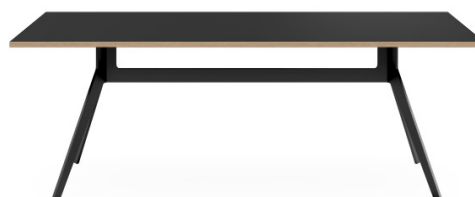

DELTA

FEATURES

Frame Finish in Black/ Top 25mm Thickness / Modesty Option

CODE	DIMENSION
DNVEX1807	1800L x 750D x 750H
DNVEX2109	2100L x 900D x 750H
OPTION	Fully Assembled Melamine Modesty Panel 130H add +