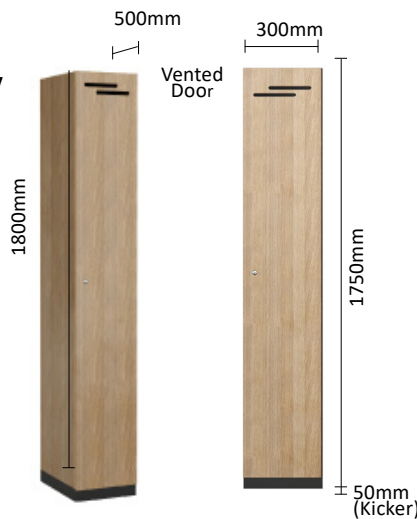

From wall to wall:

- Finish of End Side Panels: White or Black (WT) (BL)