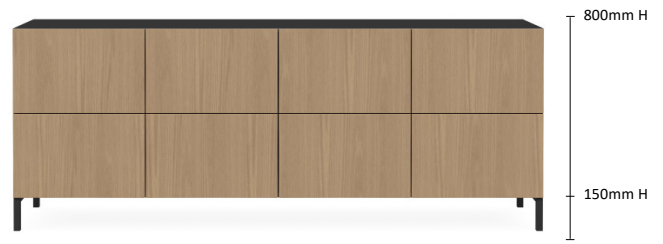

DREW CREDENZA

FORMERLY CREDENZA D

When ordering Please specify Colour / Adjustable Feet / 1 Adjustable Shelf / Black Powdercoat Legs / Top Behind Doors / All internals including back are in Black / All other colour or design specifications P.O.A / Pull To Open

CODE	DIMENSION	DOORS
RECCRED1504	1500W x 450D x 800H	4
RECCRED1804	1800W x 450D x 800H	4
RECCRED2104	2100W x 450D x 800H	4
RECCRED2404	2400W x 450D x 800H	4