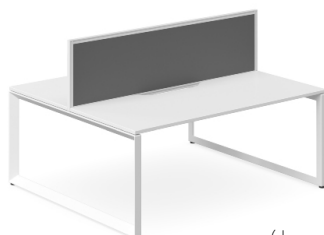

Bench Double Sided x 2 pod

(Image shown 500H TEK Screen)

Base Finish: White / Black

White Top: Laminex White 200

1 TEK 500H Screen

CODE	TOP SIZE	OVERALL SIZE	POD
FOR2SYS15	1500L	1500L x 1500D x 725H	2
FOR2SYS18	1800L	1800L x 1500D x 725H	2