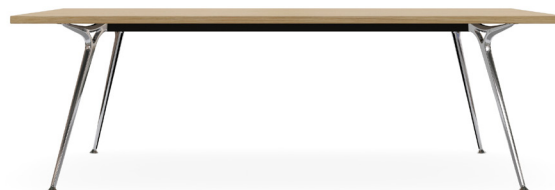

CODE	DIMENSION	LEG
KTBRDTB2109	2100L x 900D x 750H	4
KTBRDTB2412	2400L x 1200D x 750H	4
KTBRDTB2712	2700L x 1200D x 750H	4
KTBRDTB3012	3000L x 1200D x 750H (*)	6
KTBRDTB3615	3600L x 1500D x 750H (*)	6
OPTION	Frame Assembly	4 6

LETO BOARDROOM TABLE - WHITE

Frame Height: 725 - 825 (H)
Base Finish: White
25mm Thick Top / 3600mm long and above is two piece top