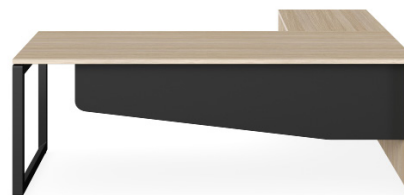

CODE	DIMENSION
FORDLIRT1507	1500L x 750D x (1500L x 600D) x 725H
FORDLIRT1807	1800L x 750D x (1800L x 600D) x 725H
FORDLIRT2109	2100L x 900D x (2100L x 600D) x 725H