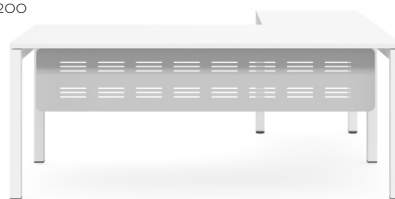

PLAZA DESK WITH RETURN

FEATURES

Frame Finish in Black or White/ Top 25mm Thickness
Cable Hole Included / Modesty Panel Black or White
White Top: White 200

CODE	DESK	RETURN
PLZWS18071806	(1800L x 750D)	(1800L x 600D) x 725H
PLZWS18091806	(1800L x 900D)	(1800L x 600D) x 725H
OPTION	Assembly of Frame