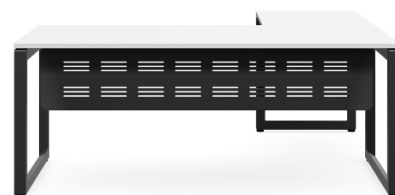

CODE	DESK	RETURN
FORWS18071806	(1800L x 750D)	(1800L x 600D) x 725H
FORWS18091806	(1800L x 900D)	(1800L x 600D) x 725H
OPTION	Assembly of Frame