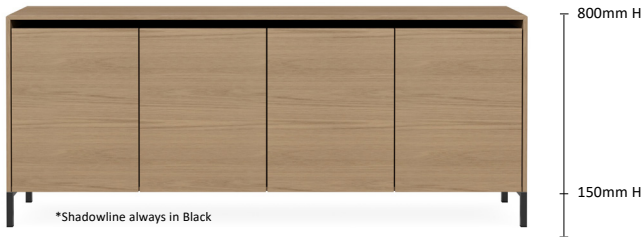

CREDENZA - H

FEATURES FINGER RAIL

When ordering Please specify Colour Finish where Wood grain is featured / Horizontal Grain/ 1 Adjustable Shelf / Adjustable Feet/ Black Powdercoat Legs / All internals including back are in Black / All other colour or design specifications P.O.A / Pull To Open

CODE	DIMENSION	DOORS
RECCREH1504	1500W x 450D x 800H	4
RECCREH1804	1800W x 450D x 800H	4
RECCREH2104	2100W x 450D x 800H	4
RECCREH2404	2400W x 450D x 800H	4