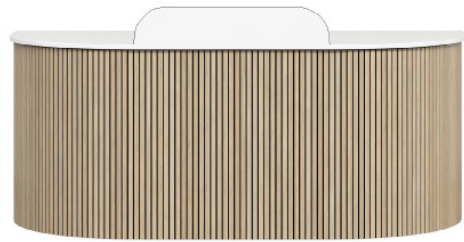

CODE	DIMENSION
RXIRCP1890	1800W x 900D x 1100H
RXIRCP2190	2100W x 900D x 1100H
RXIRCP2490	2400W x 900D x 1100H

AVA RECEPTION DESK **NEW**

FEATURES

Ink Line Grooves for the Timber Batten Look / LED Lights Optional for Full Effect 1800mm and longer Ava Receptions, the grain will run horizontal