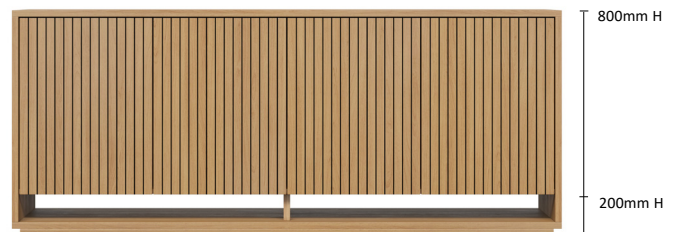

VIBE INK LINE - CREDENZA

NEW

FEATURES INK LINE PATTERN

When ordering Please specify Colour / 25mm Thick Construction / Adjustable Feet / Push To Open / All internals including back are in Black / All other colour or design specifications P.O.A / Vertical Grain

CODE	DIMENSION	DOORS
RECCREVIN1504	1500W x 450D x 800H	4
RECCREVIN1804	1800W x 450D x 800H	4
RECCREVIN2104	2100W x 450D x 800H	4
RECCREVIN2404	2400W x 450D x 800H	4