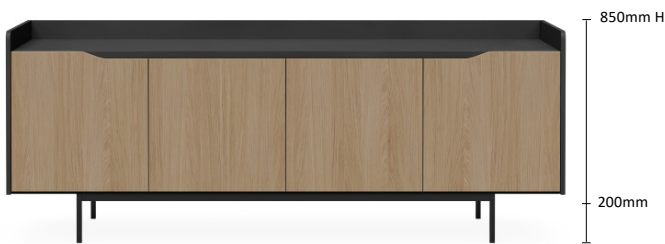

LENA CREDENZA

FEATURES ABSOLUTE MATTE BLACK TOP

Please specify Colour Finish where Wood grain is featured / Top in Absolute Matte / Round Tube Legs / 18mm Construction / All internals including back are in Black / All other colour or design specifications P.O.A / Pull To Open Doors / Adjustable Feet

CODE	DIMENSION	DOORS
RECCRELE1504	1500W x 450D x 850H	3
RECCRELE1804	1800W x 450D x 850H	4
RECCRELE2104	2100W x 450D x 850H	4
RECCRELE2404	2400W x 450D x 850H	4