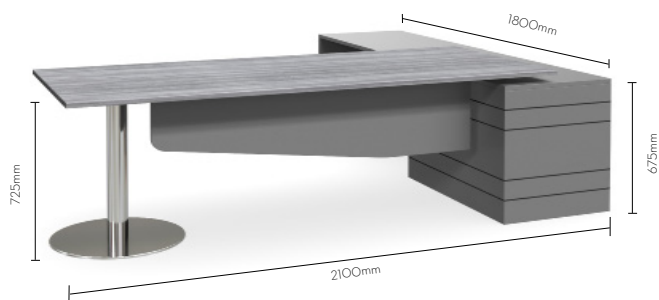

GEO VERSE

(Image shown as a left hand return)

Base Finish: Polished Stainless Steel / Black
Finish Options: **Standard 46 Colours**
Cable Hole to your preferred placement (included)

CODE	DESK	RETURN
GEOVEREX21092005	(2100L x 900D) x (1800L x 550D) x 725H	
GEOVEREX24092005	(2400L x 900D) x (1800L x 550D) x 725H	

GEO Desk back view

- 1 Open unit + Shelf
- Open space for Underdesk Pedestal (Add your Pedestal of Choice below)