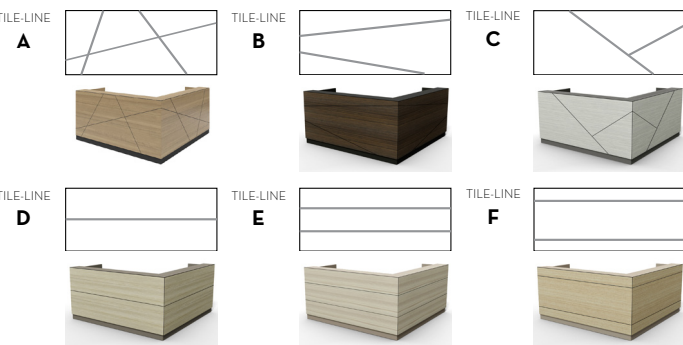

RECEPTION RETURN OPTIONS

A quick guide to a basic reception return options that are easily adaptable to most designs / Other designs