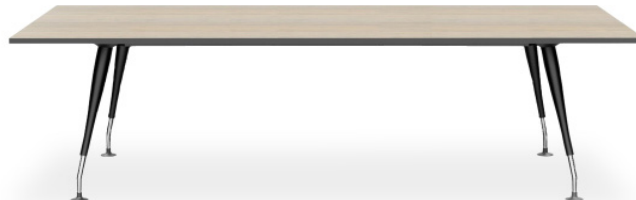

CODE	DIMENSION	LEG
LEBRDTB2109	2100L x 900D x 725~825H	4
LEBRDTB2412	2400L x 1200D x 725~825H	4
LEBRDTB2712	2700L x 1200D x 725~825H	4
LEBRDTB3012	3000L x 1200D x 725~825H (*)	6
LEBRDTB3615	3600L x 1500D x 725~825H (*)	6
OPTION	Frame Assembly	4 6