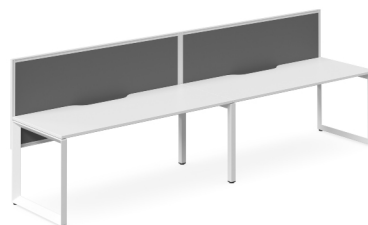

Bench Single Sided x 2 pod

Top view

(Image shown 700H TEK Screens)

Base Finish: White / Black

White Top: Laminex White 200

2 TEK 700H Screens

CODE	TOP SIZE	OVERALL SIZE	POD
FORDES3007	1500L	3000L x 750D x 725H	2
FORDES3607	1800L	3600L x 750D x 725H	2