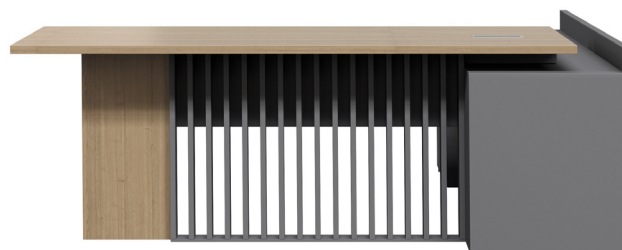

Privacy Panel Laminex Manhattan

CODE	DIMENSION
ATLSDSK1809	1800L x 900D x 725H
ATLSDSK2109	2100L x 900D x 725H

VAULT EXECUTIVE DESK

NEW

FEATURES

Has a backbone of its own, with its blunt strong straight forward lines and wrap around panel makes this executive desk an elite and elegant piece.