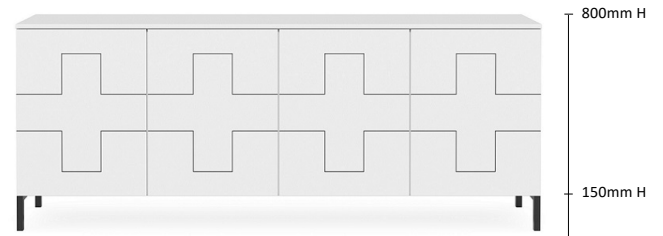

VIDA CREDENZA

FEATURES GROOVED PATTERN

When ordering Please specify Colour/ 1 Adjustable Shelf / Adjustable Feet/ Back Powdercoat Legs / All internals including back are in Black / All other colour or design specifications P.O.A / Push To Open

CODE	DIMENSION	DOORS
RECCREVI1504	1500W x 450D x 800H	4
RECCREVI1804	1800W x 450D x 800H	4
RECCREVI2104	2100W x 450D x 800H	4
RECCREVI2404	2400W x 450D x 800H	4