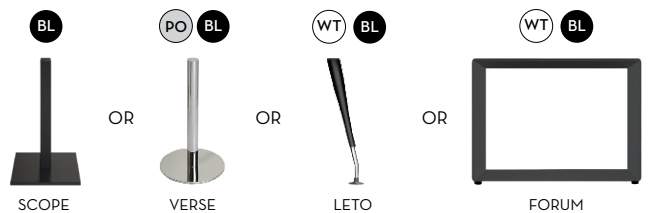

TABLE LEG OPTIONS