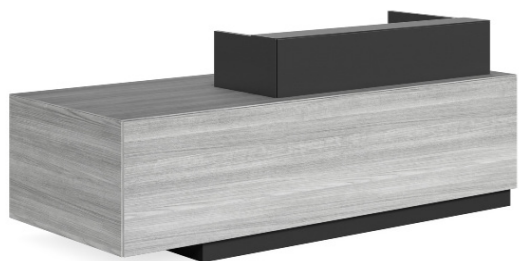

Left Hand Shown

CODE	DIMENSION
JZREC240811	2400W x 900D x 1100H
JZREC270811	2700W x 900D x 1100H
JZREC300811	3000W x 900D x 1100H

MIES 101 SELECTRIC OPERATOR

FEATURES

The Mies Selectric combines superior flexibility and quality in electronically operated true sit/stand desk. It's the ideal solution for changing your working position throughout the day, thus transforming the way you work.