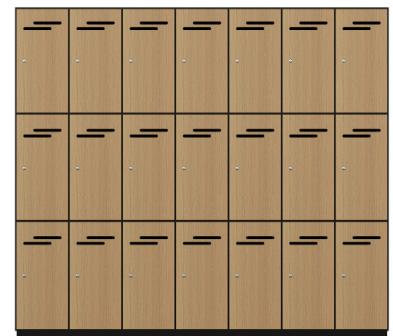

NEW

TYPES OF LOCKS

Cupboard Lock

Latch for Padlock