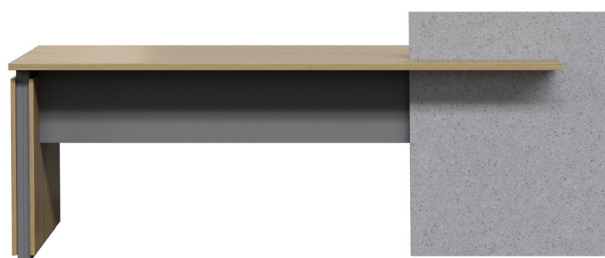

Top view

(Image shown left side return)

CODE	DESK	RETURN
OUTLNRT0905	(1800L x 900D) x (900L x 550D) x 725H	
OUTLNRT1205	(2100L x 900D) x (1200L x 550D) x 725H	

ATLAS EXECUTIVE DESK

NEW

FEATURES

Atlas is a piece that sets the tone of professionalism and style in any office. The new look privacy panel is at the forefront of its features, that sets it apart with a detailed panel end leg that ties it all together.