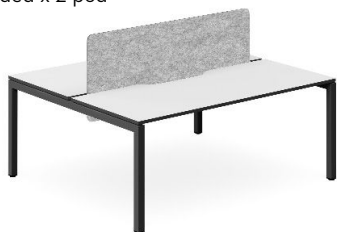

Bench Double Sided x 2 pod

Base Finish: White / Black (Image shown 600H SONIK Screen)
White Top: Laminex White 200

1 SONIK 600H Screens

CODE	TOP SIZE	OVERALL SIZE	POD
PLZ2SYS15	1500L	1500L x 1500D x 725H	2
PLZ2SYS18	1800L	1800L x 1500D x 725H	2

1 OPTIC 600H Screen

CODE	TOP SIZE	OVERALL SIZE	POD
PLZ2SYS15	1500L	1500L x 1500D x 725H	2
PLZ2SYS18	1800L	1800L x 1500D x 725H	2