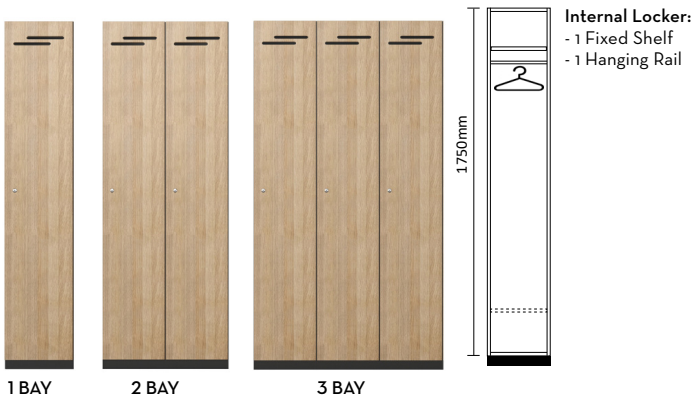

1 DOOR LOCKERS

CODE	QUANTITY	NO OF DOORS
LOCK01	1 Bay of 1 Door Locker 300mm (W)	1 DOORS
	2 Bays of 1 Door Locker 600mm (W)	2 DOORS
	3 Bays of 1 Door Locker 900mm (W)	3 DOORS