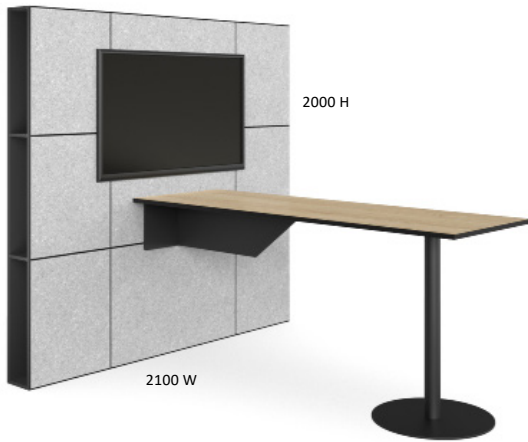

MULTIMEDIA ACOUSTIC WALL

NEW

FEATURES

Off The Wall Table secured to Melamine and Sonik Acoustic Multimedia Wall / TV Not Included / Verse Base Black

CODE	DIMENSION TABLE
MMACCSONK WLL	750D x 2100L x 950H

CAFE BENCH

NEW