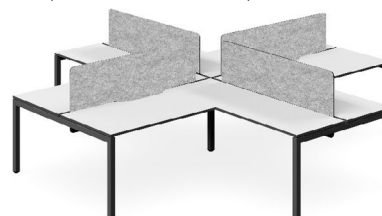

4 Way Workstation (Desk & Return shown)

Base Finish: White / Black (Image shown 600H SONIK Screen)

3 SONIK 600H Screens

CODE	TOP SIZE	OVERALL SIZE	POD
PLZ4XSYS 18071807	1800L	1800L x 750D x 1800L x 750D x 725H	4

3 OPTIC 600H Screens

CODE	TOP SIZE	OVERALL SIZE	POD
PLZ4XSYS 18071807	1800L	1800L x 750D x 1800L x 750D x 725H	4