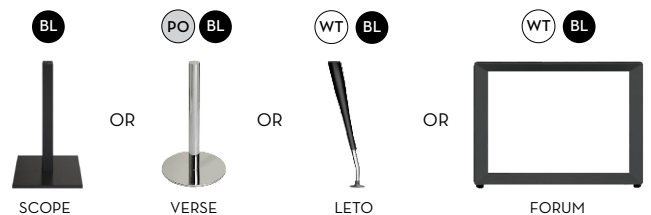

TABLE LEG OPTIONS