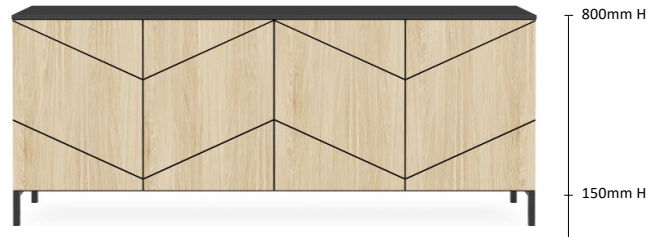

AUSTIN CREDENZA

FEATURES

When ordering Please specify Colour Finish where Wood grain is featured / 1 Adjustable Shelf / Adjustable Feet / Black Powdercoat Legs / All internals including back are in Black / All other colour or design specifications P.O.A / Pull To Open

CODE	DIMENSION	DOORS
RECCREAU1504	1500W x 450D x 800H	4
RECCREAU1804	1800W x 450D x 800H	4
RECCREAU2104	2100W x 450D x 800H	4
RECCREAU2404	2400W x 450D x 800H	4