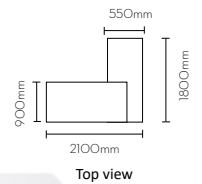

GEO SLAB END DESK (Flush at the Front)

The GEO Slab End still with feature tile-lines on the return undercarriage and customizable to fit your space.

2100mm

(Images shown as a left hand return)

Finish Options: **Colour swatches page 86 (EO Board)**
Cable Hole to your preferred placement (included)

CODE	DESK	RETURN
GEOSLABEX21091805	(2100L x 900D) x	(1800L x 550D) x 725H
GEOSLABEX24091805	(2400L x 900D) x	(1800L x 550D) x 725H