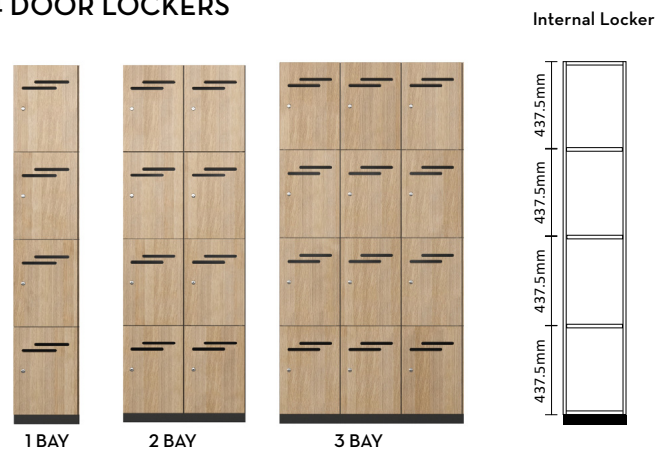

4 DOOR LOCKERS

CODE	QUANTITY	NO OF DOORS
LOCK04	1 Bay of 4 Door Locker 300mm (W)	4 DOORS
	2 Bays of 4 Door Locker 600mm (W)	8 DOORS
	3 Bays of 4 Door Locker 900mm (W)	12 DOORS