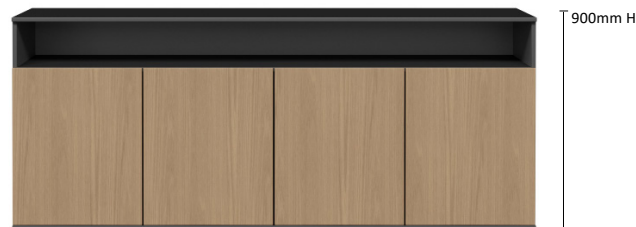

CREDENZA - C

FEATURES OPEN CAVITY STORAGE

When ordering Please specify Colour Finish where Wood grain is featured / Adjust-
able Feet / Pull To Open / Divider Included for Support / All internals including back
are in Black

CODE	DIMENSION	DOORS
RECCREC1504	1500W x 450D x 900H	4
RECCREC1804	1800W x 450D x 900H	4
RECCREC2104	2100W x 450D x 900H	4
RECCREC2404	2400W x 450D x 900H	4