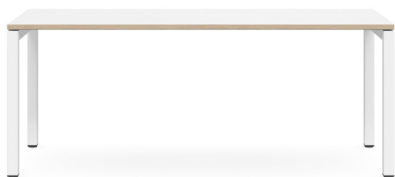

PLAZA DESK

FEATURES

Frame Finish in Black or White/ Top 25mm Thickness
Cable Hole Included
White Top: White 200