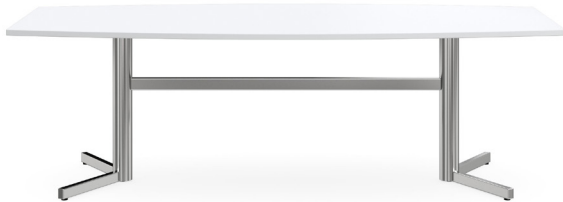

CODE	DIMENSION	LEG
IMSU1BA2109	2100L x 900D x 725H	2
IMSU1BA2412	2400L x 1200D x 725H	2
IMSU1BA2712	2700L x 1200D x 725H	2
IMSU1BA3012	3000L x 1200D x 725H	2
OPTION	Frame Assembly	

DUO SCOPE BOARDROOM TABLE

Base Finish: Powdercoat Black
Top Colour Choice 46 Standard Colours
25mm Thick Top / Price includes 18mm platter