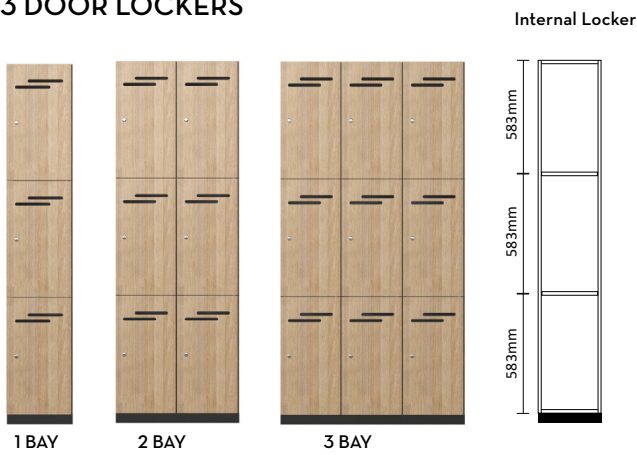

3 DOOR LOCKERS

CODE	QUANTITY	NO OF DOORS
LOCK03	1 Unit of 3 Lockers 300mm (W)	3 DOORS
	2 Bays of 3 Door Locker 600mm (W)	6 DOORS
	3 Bays of 3 Door Locker 900mm (W)	9 DOORS