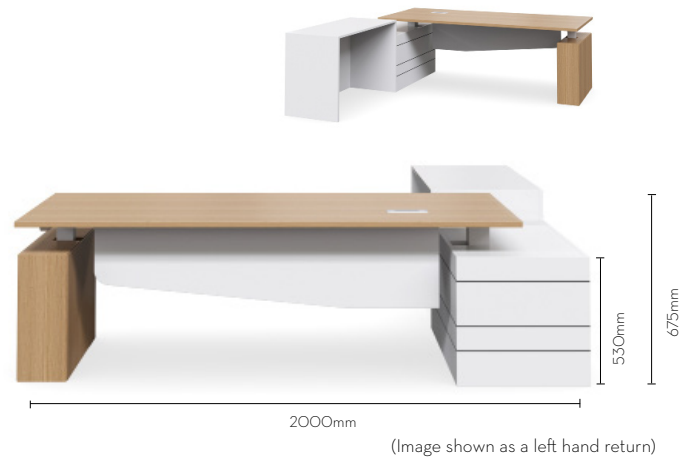

OPTION 1

OPTION 2

HEIGHT ADJUST INCLUDED TOP // 650 - 1300H

Price includes desk with 101 selectric frame, cable basket, 4 GPO & DATA outlets, underdesk cord snake & 3 metre lead

*Mobile Pedestal Options (for Empty Return Only): Refer to page 39

CODE	DESK	EMPTY RETURN
GEOSLEX20091905	(2000L x 900D) x (2100L x 550D)	
RETURN OPTION 1	Floating Drawer System add +	
RETURN OPTION 2	1 + File & Adjustable shelves add +	

GEO Executive Desk Back view

(Image shown as a left hand return)