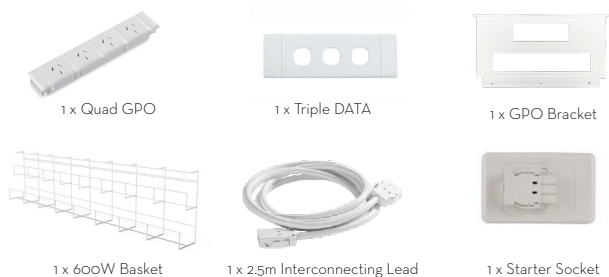

SOFT WIRE KIT - BLACK AND WHITE

All included Data Kit listed below: Black and White

CODE	STYLE
PWRDTKIT4	Soft Wire Kit (Suits 1500 ~ 1600 Desk)
	Soft Wire Kit (Suits 1800 ~ 2100 Desk)
	Wall Starter up to 6 Connects