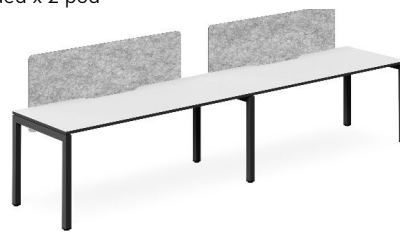

Bench Single Sided x 2 pod

Base Finish: White / Black (Image shown 600H SONIK Screen)
White Top: Laminex White 200

2 SONIK 600H Screens

CODE	TOP SIZE	OVERALL SIZE	POD
PLZDES3007	1500L	3000L x 750D x 725H	2
PLZDES3607	1800L	3600L x 750D x 725H	2

2 OPTIC 600H Screens

CODE	TOP SIZE	OVERALL SIZE	POD
PLZDES3007	1500L	3000L x 750D x 725H	2
PLZDES3607	1800L	3600L x 750D x 725H	2