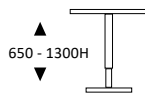

OPTION 1

OPTION 2

HEIGHT ADJUST INCLUDED TOP // 650 - 1300H

Price includes desk with 101 selectric frame, cable basket, 4 GPO & DATA outlets, underdesk cord snake & 3 metre lead

*Mobile Pedestal Options (for Empty Return Only): Refer to page 39