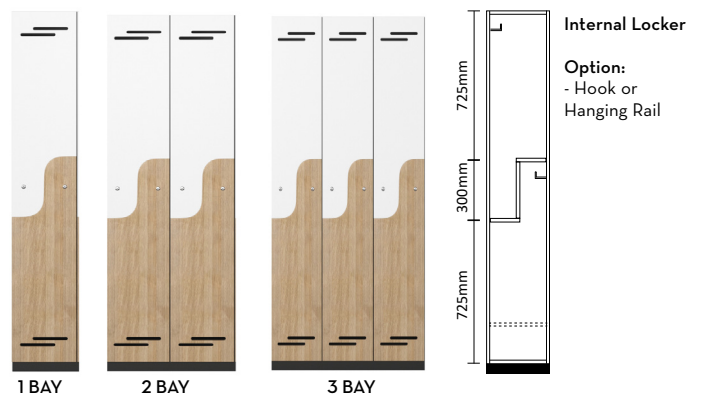

PUZZLE DOOR LOCKERS

CODE	QUANTITY	NO OF DOORS
PUZLOCK	1 Bay of Puzzle Door Locker 300mm (W)	2 DOORS
	2 Bays of Puzzle Door Locker 600mm (W)	4 DOORS
	3 Bays of Puzzle Door Locker 900mm (W)	6 DOORS