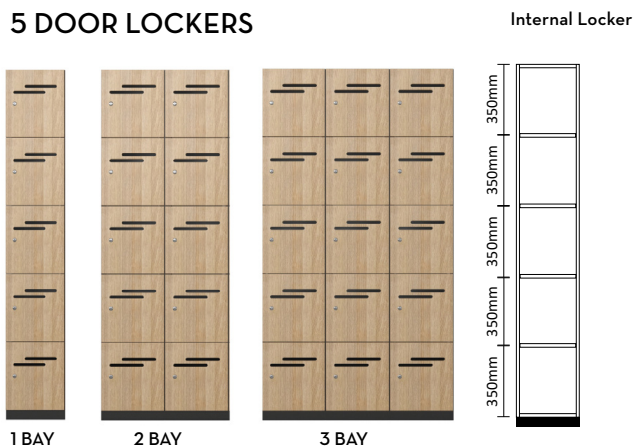

5 DOOR LOCKERS

CODE	QUANTITY	NO OF DOORS
LOCK05	1 Bay of 5 Door Locker 300mm (W)	5 DOORS
	2 Bays of 5 Door Locker 600mm (W)	10 DOORS
	3 Bays of 5 Door Locker 900mm (W)	15 DOORS