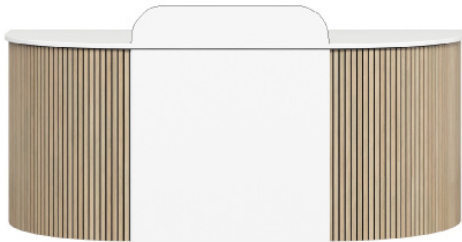

CODE	DIMENSION
RXIFRTPNLRCP018	1800W x 900D x 1100H
RXIFRTPNLRCP021	2100W x 900D x 1100H
RXIFRTPNLRCP024	2400W x 900D x 1100H

ROXI RECEPTION DESK **NEW**

FEATURES

Ink Line Grooves for the Timber Batten Look / Slim up lifted privacy panel / Features curved uplift / Limited Colours Available