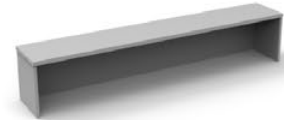

# TATIONS

+

=

Panel End Desk  
IFDE

Fixed Empty Desk Return  
IFFR

2 Piece Radial Workstation  
IFWS

3 Piece Splay Workstation  
IF3PWS

Desk Hob  
IFHO