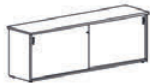

## HUTCH

Adjustable Shelf Hutch  
IFHU

900w x 1075h x 300d  
1200w x 1075h x 300d  
1500w x 1075h x 300d  
1800w x 1075h x 300d

●	●	○	○	●
●	●	○	○	●
●	●	○	○	●
●	●	●	●	●

## BUFFET

Hinged Door Buffet with Lock  
IFBUHGL

900w x 450d x 725h  
1800w x 450d x 725h

●	●	●	○	●
●	●	●	○	●

Sliding Door Buffet with lock  
IFBUSL

900w x 450d x 725h  
1200w x 450d x 725h  
1500w x 450d x 725h  
1800w x 450d x 725h