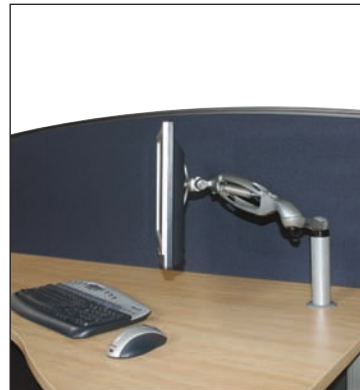

Expresso Ligna

1800 x 900 x 720

Screen Based Ergo Curve Work Station With 2+1 locking Mobile Ped
Young Beech Over Ironstone with Graphite Ripple Legs And Charcoal Pin Board

A: 1800 x 1800 x 750 x 750
B: 560 x 470 x 665

Screen Based Desk with Monitor Arm and 2+1 Locking Mobile Ped

Young Beech Over Ironstone with Silver Legs.

A: 1800 x 900
B: 560 x 470 x 665

excel

Proudly Manufactured in Australia using the latest technology, the Excel range boasts exact dimensional consistency and the highest quality finish.