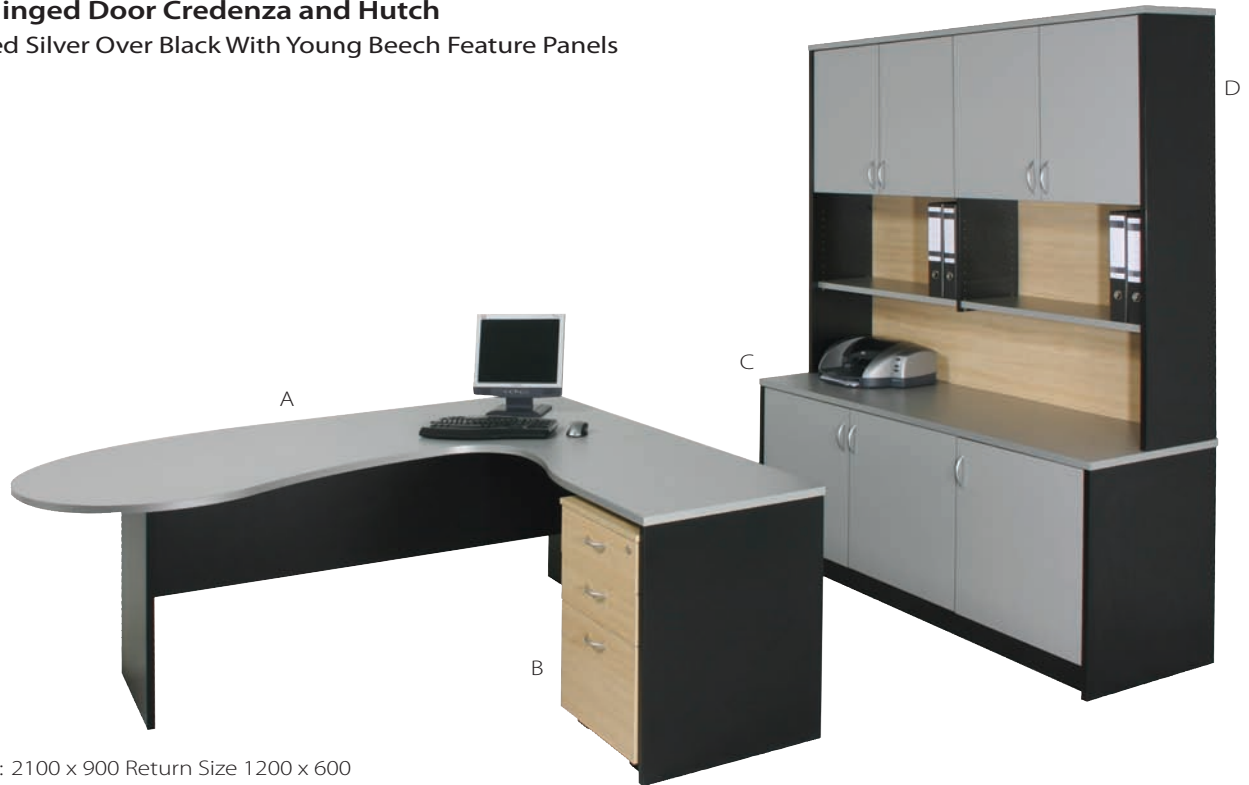

A: 2100 x 1800 x 750 x 750 x 1100 High
 B: 560 x 470 x 665

Depicted in Milano Walnut Over Parchment,
 please view board samples prior to
 placing order.

Ergo Curve Reception Desk
Lateral Filing Credenza with Pigeon Hole Hutch
 Fossil Over Stipple Seal

A: 1800 x 1800 x 600 x 600
 B: 1800 x 600 x 720 high
 C: 1800 x 1080 x 300 deep

Kidney Shaped Desk and Return with Locking 2+1 Mobile Ped and Hinged Door Credenza and Hutch

Brushed Silver Over Black With Young Beech Feature Panels